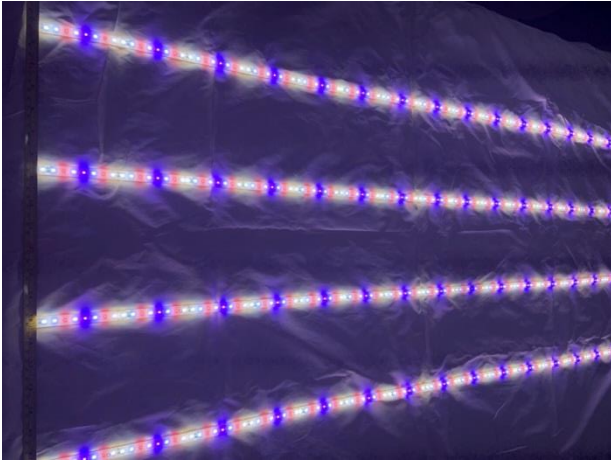

LED STRIP GROW LIGHT

QLST120025 Series STRIP LIGHT with Red, Blue and White LEDs is designed for horticulture lighting. Flexible silicon sealed fixture with IP65 grade waterproof protection. It can be using on Vertical farming, Greenhouses, Gardening. It is an early-development stage top-lighting solution for commercial horticulture cultivation, or a full-cycle top-lighting solution.

Features:

- Body housing = Plastic Silicone sealed PCB
- DC 24V input voltage
- Life time = 25,000 hrs
- 140° degree viewing angle
- RoHS compliance and CE certification
- Easy installation to replace the traditional fluorescent light tube.
- IP 65 to protect luminaire
- All components of LED Light Tube are recyclable and environmental friendly

Specification

Specification	
Electrical Data	
AC Input Voltage	DC 24V
Rated Power	50W ± 7%
Light Data	
Luminous flux	>2500lm
LED lifespan	>30,000 hrs
Viewing angle	140°
Environmental Data	
Operating Temp	-25 to 40°C, <70%RH
Storage Temp	-40 to 50°C, <70%RH
Certificate	CE, RoHS
IP Grade	IP 65
Mechanical Data	
Product finish	Silicone
Light Fixture Material	Full Plastic
Dimension (LxWxH)	W1.6mm x L2000mm xT=0.45mm
Weight	Approx. 150 g

Spectrum Test Report:

Measurement Condition: 10cm space for each strip light

Distance at 25cm , 30cm

Test by model PG200N Spectrometer unit: $\mu\text{mol}/(\text{m}^2 \cdot \text{s})$

⇒ 4 strips 100W PPFD → 10cm space for each strip light